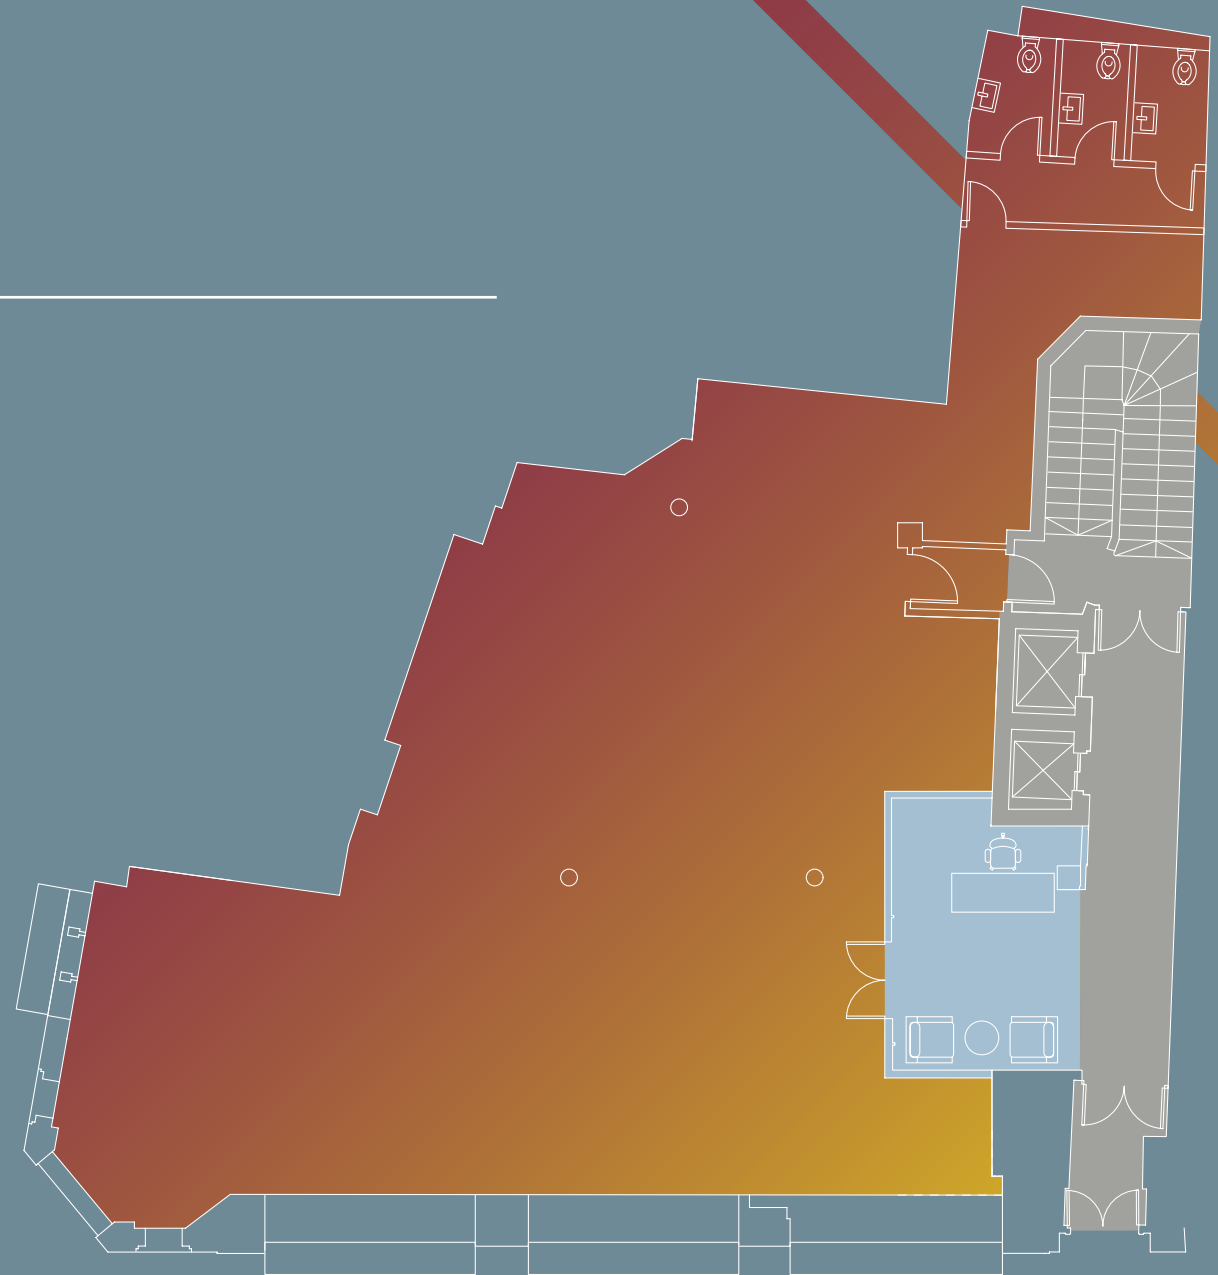

# G Floor Plan

1,874 sq ft / 174.1 sq m

◆ Reception

CORNHILL