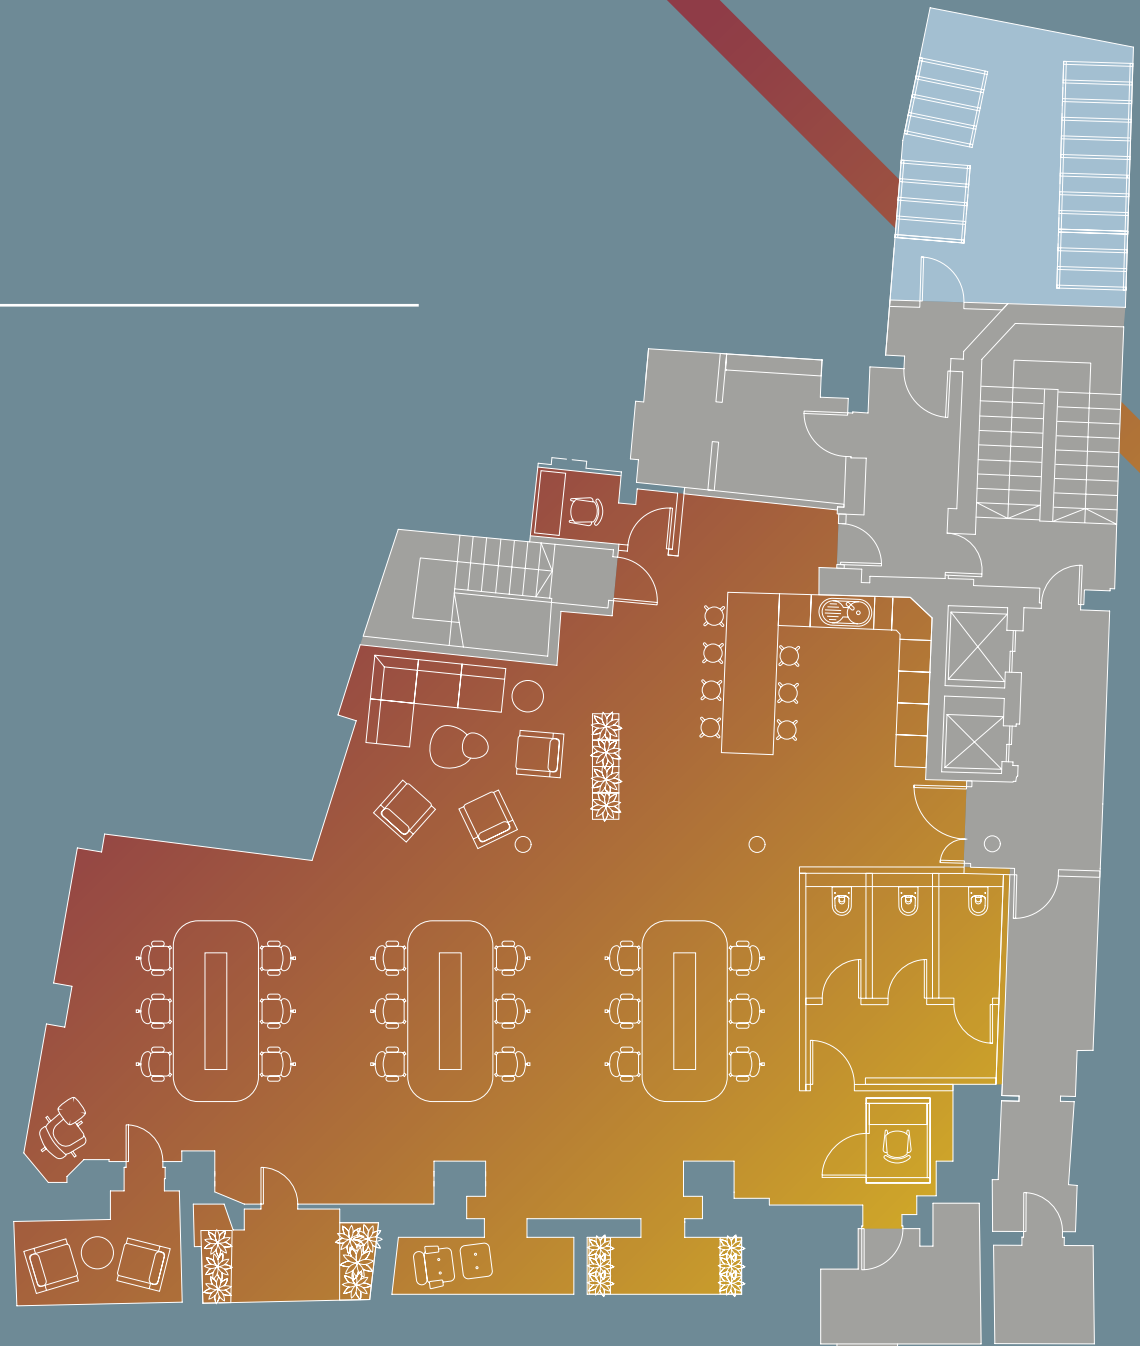

LG Space Plan

1,838 sq ft / 170.8 sq m

◆ Bike storage

- 18 x desks
- 4 x breakout areas
- 1 x kitchenette
- 2 x booths
- 1 x phone booth
- 2 x focus rooms

CORNHILL