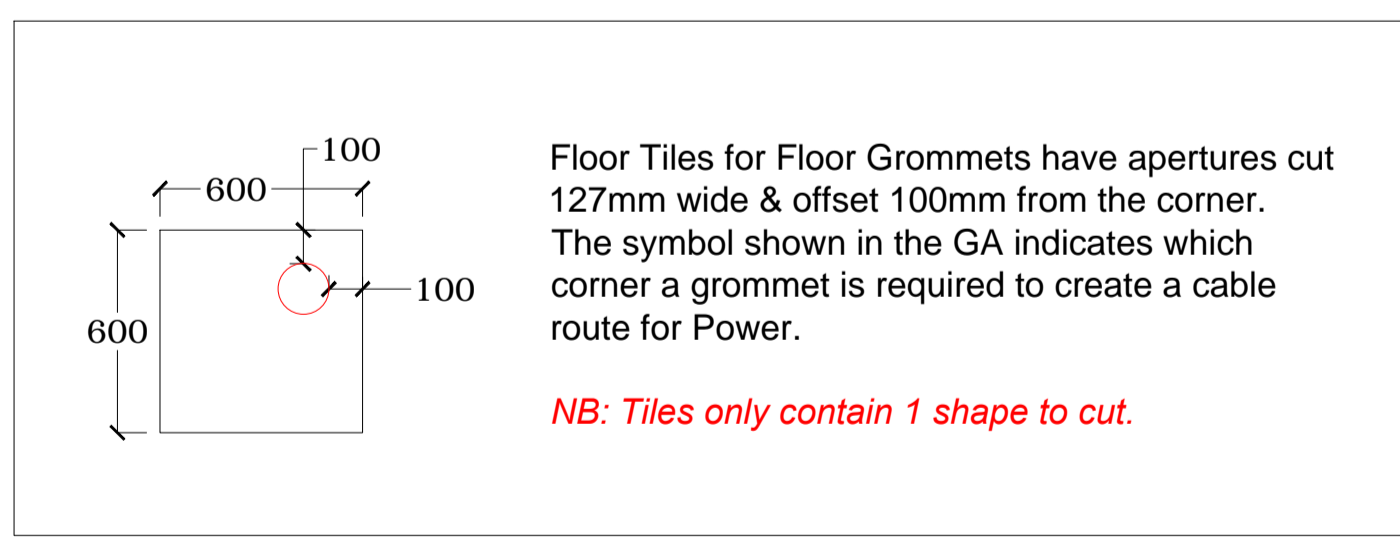

Power & Data Legend

- Cleaners Wall Socket
- 13 Amp Socket Outlet
- Number of Outlets Required
- Wall Data
- Number of Data Points
- HDMI Point
- Number of Points
- ThunderBolt Cable
- Number of Points
- Wi-Fi
- Floorbox Location
2x DSO &
1x Blank Compartment
- Floorbox Location
1x DSO & 4x Data
- Floorbox Location
1x DSO & 2x Data
- Grommet for GOP Box
Containing 8x CAT6 Data
- Pre Existing
Distribution Board
- Wi-Fi