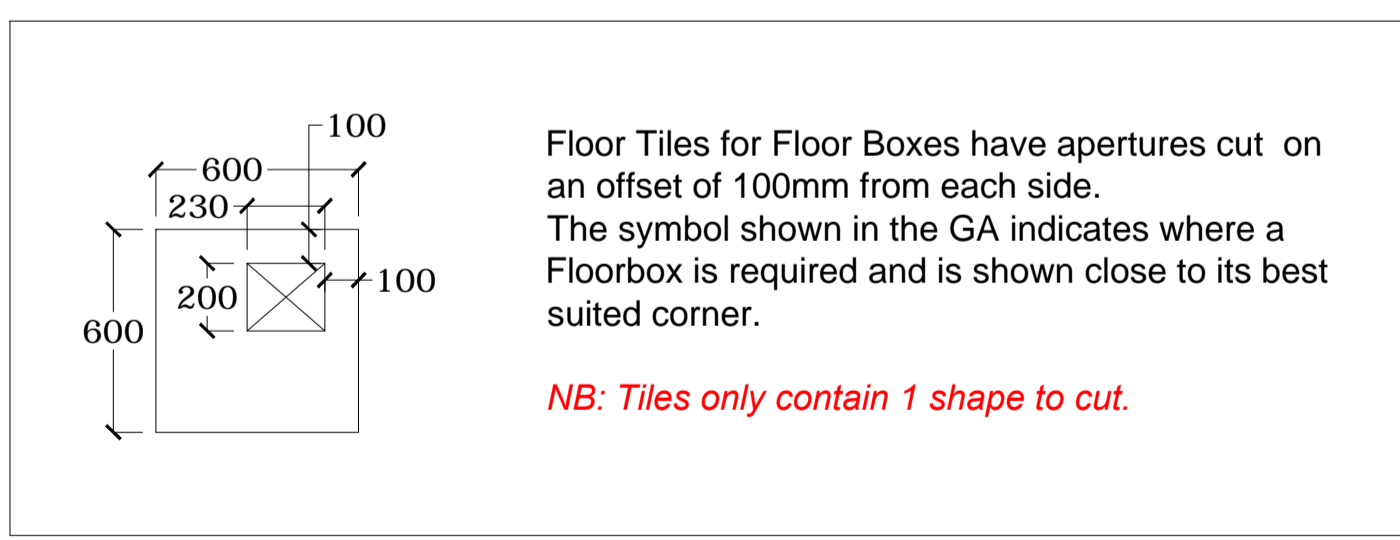

Power & Data Legend

- Cleaners Wall Socket
- 13 Amp Socket Outlet
- Number of Outlets Required
- Wall Data
- Number of Data Points
- HDMI Point
- Number of Points
- ThunderBolt Cable
- Number of Points
- Wi-Fi
- Floorbox Location
2x DSO &
1x Blank Compartment
- Floorbox Location
1x DSO & 4x Data
- Floorbox Location
1x DSO & 2x Data
- Grommet for GOP Box
Containing 8x CAT6 Data
- Pre Existing
Distribution Board
- Wi-Fi